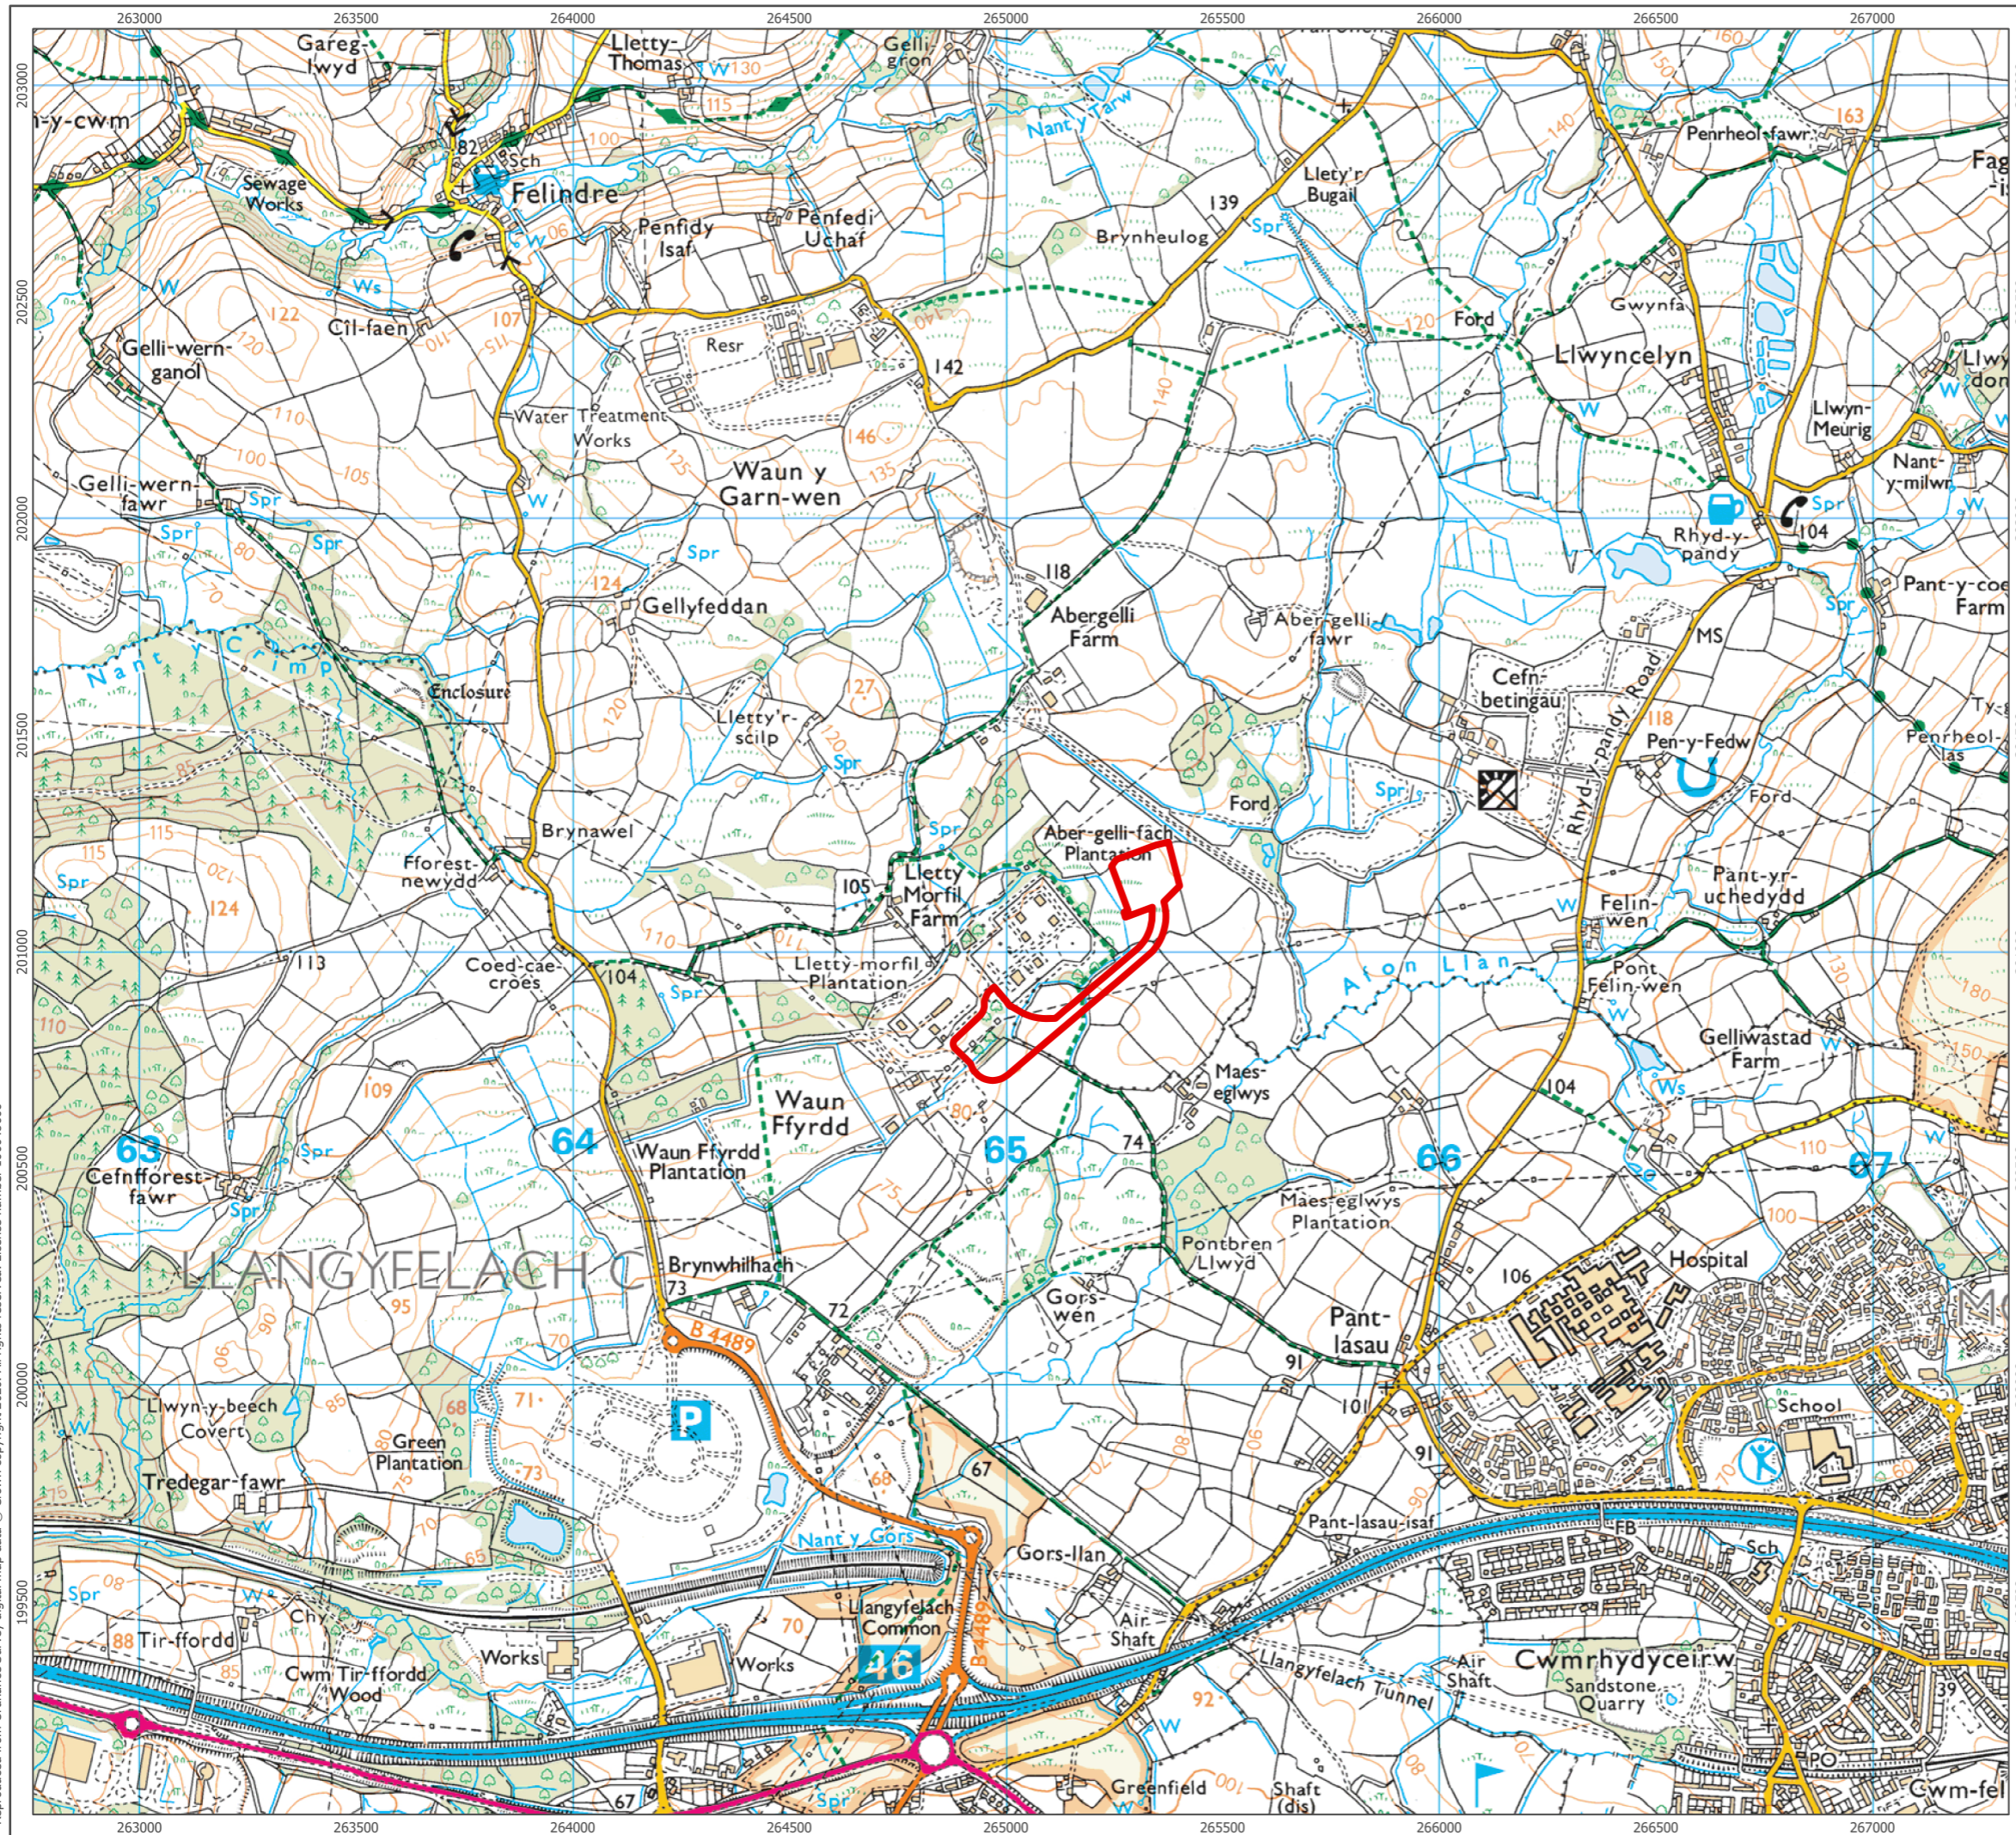

Planning Application Boundary

1:15,000 Scale @ A3
0 300 600 m

Produced By: EL	Ref: 3421-REP-016
Checked By: SC	Date: 16/06/2020

Site Location Plan
Planning Drawing 01

Swansea North Energy Management Facility
Planning Application

Reproduced from Ordnance Survey digital map data © Crown copyright 2020. All rights reserved. License number 100048606